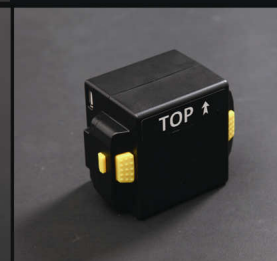

可拆卸式电池
长时间外拍时, 可更换电池
Replaceable battery
easy to change for outdoor
shooting